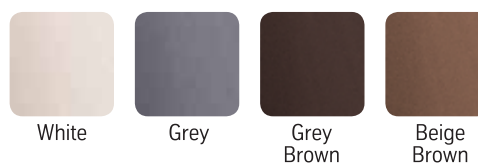

VINYL UPHOLSTERY COLOURS:

FABRIC UPHOLSTERY COLOURS:

RAIL COLOURS:

ELEGANT UPHOLSTERIES COLOURS:

DELUXE UPHOLSTERIES COLOURS:

ULTIMATE LIFT CO., LTD.

1782 Debaratna Road, South Bangna,
Bangna, Bangkok 10260