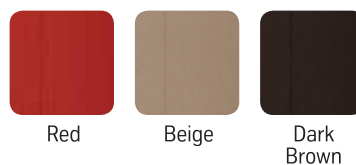

VINYL UPHOLSTERY COLOURS:

FABRIC UPHOLSTERY COLOURS:

RAIL COLOURS:

ELEGANT UPHOLSTERIES COLOURS:

DELUXE UPHOLSTERIES COLOURS:

ULTIMATE LIFT CO., LTD.

1782 Debaratna Road, South Bangna,
Bangna, Bangkok 10260